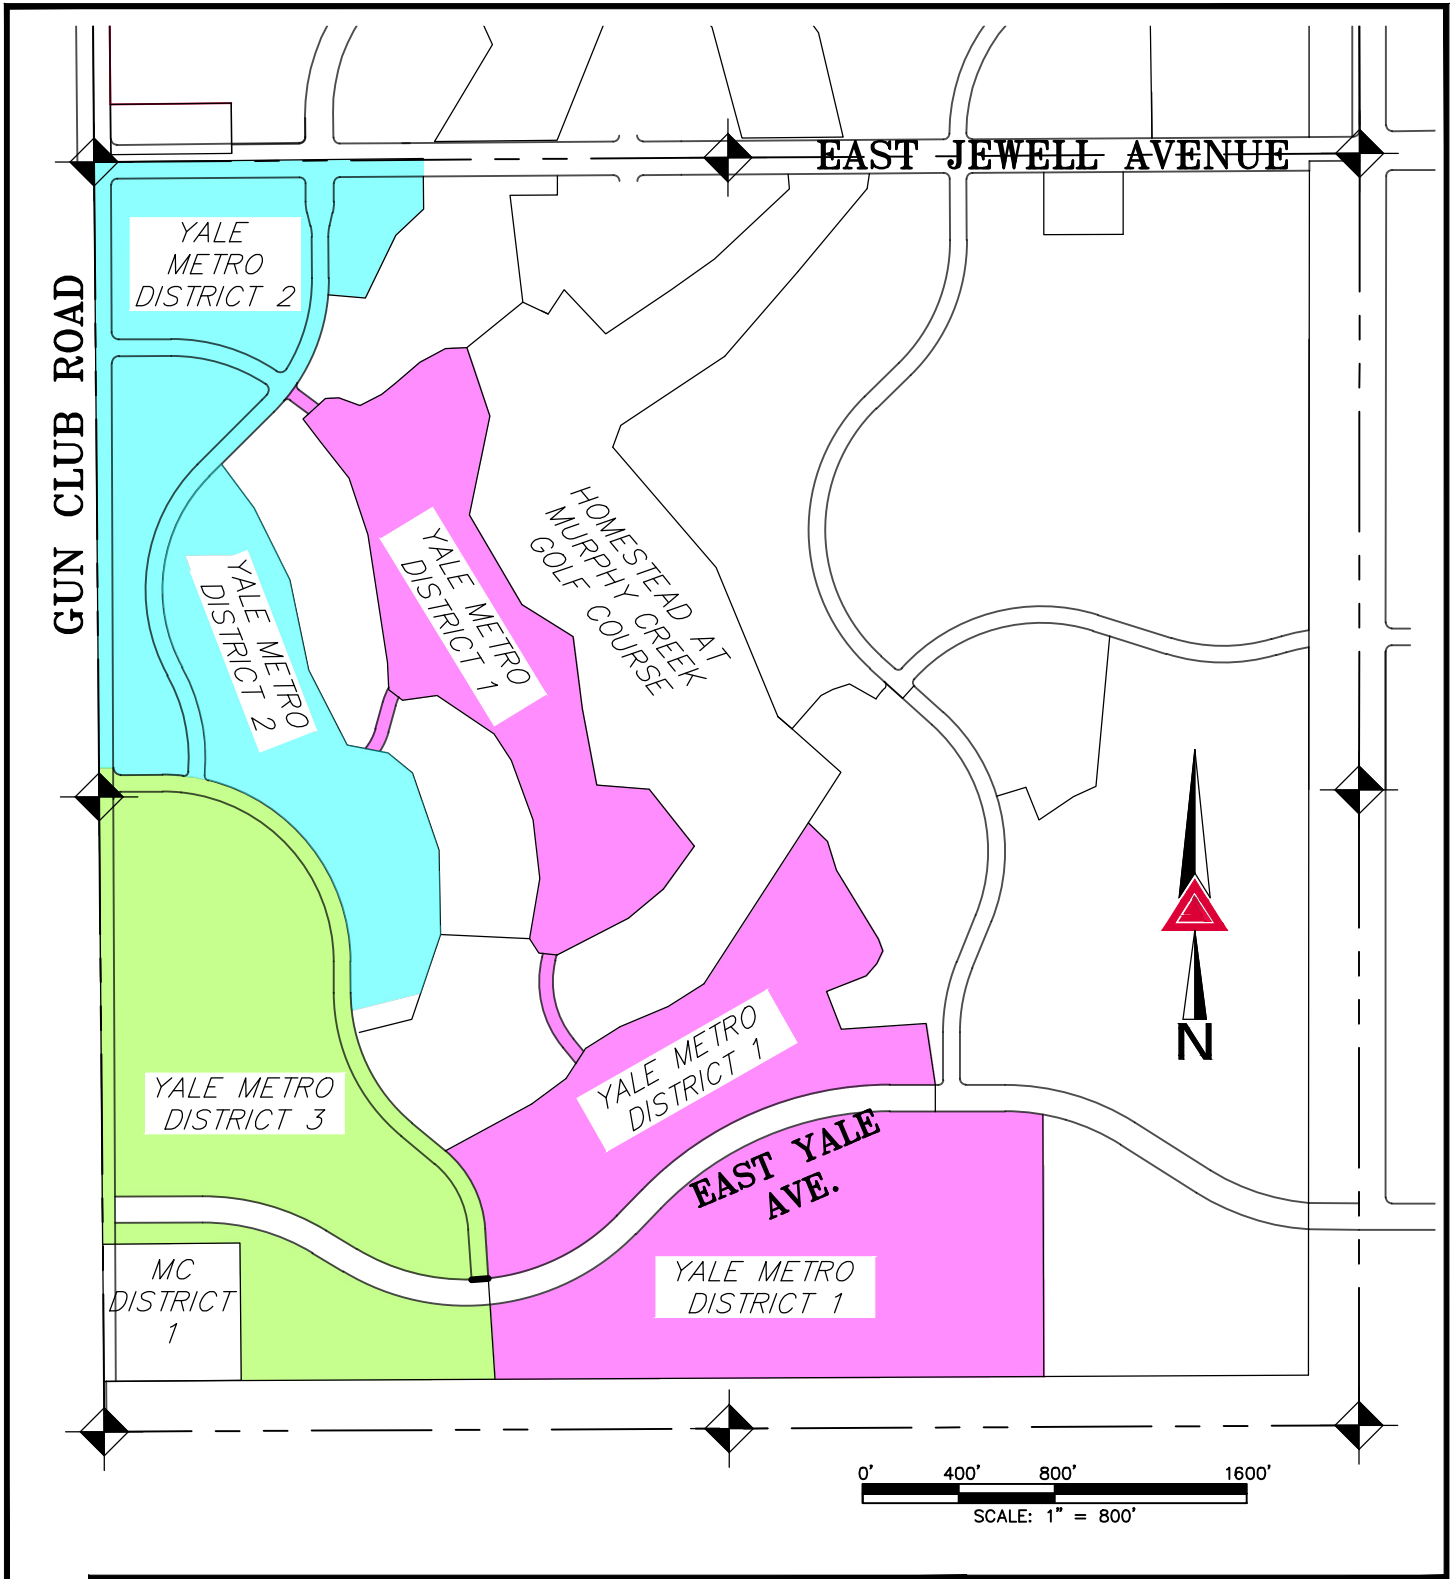

# YALE METROPOLITAN DISTRICT OVERALL DISTRICT BOUNDARY AURORA, COLORADO

 <p><b>AZTEC</b> CONSULTANTS, INC. AzTec Proj. No.: 162620-01</p>	<p>300 East Mineral Ave., Suite 1 Littleton, Colorado 80122 Phone: (303) 713-1898 Fax: (303) 713-1897 <a href="http://www.aztecconsultants.com">www.aztecconsultants.com</a></p>
	<p>DATE OF PREPARATION: 1/31/2022</p> <p>SCALE: 1"=800'</p>

DATE OF PREPARATION:	1/31/2022
SCALE:	1"=800'
SHEET 1 OF 1	